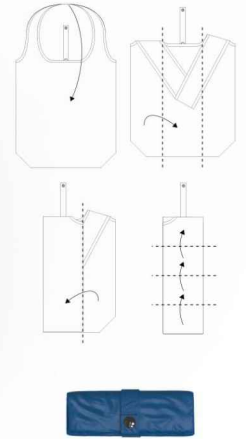

Nifty

Our Nifty model is a fantastic foldable bag that can be Photo Printed with your logo and more. Despite its compact size, the Nifty can carry a whopping 12 litres of capacity with a max carrying weight of 4kgs. The Nifty is an extremely popular model that can be used for all occasions including shopping trips, around town or out to the beach. Get in touch today regarding our latest prices and samples.

Colours	
Lead Time	12 working days
Branding	
Branding Area	<p>Photo Printing</p> <p>Area Front: 280mm X 300mm Area Back: 280mm X 300mm</p>
Dimensions and Weight	<p>Length: 420mm (16.54 inches) Width: 390mm (15.35 inches) Depth: 120mm (4.72 inches) Weight: 50 grams (1.76 ounces)</p>